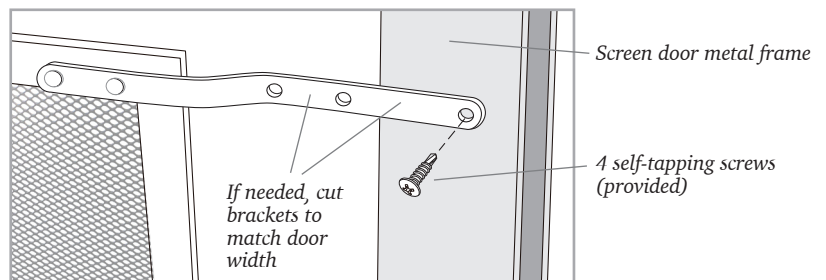

The Screen Saver[®]

Best Quality Aluminum SCREEN & STORM DOOR GRILLE

FEATURES:

- Strong extruded frame construction
- Tough-Durable
- Stamped mesh resists being pushed out of the frame
- Safe "Close Weave" mesh keeps children's fingers from getting caught
- Provides extra safety for children - keeps hands from going through the glass in storm doors
- Pet owners - great for protecting screens from paws
- Prevents broken screens and windows
- Attractive styling - Maintenance free
- Available in black, white and mill

Easy Installation:

- Installs easily and quickly on the interior-side of your storm door and requires only 4 self-tapping screws (included)
- 30" - 32" - 36" wide
(Cut mounting brackets to size for 30" and 32" doors with hacksaw)