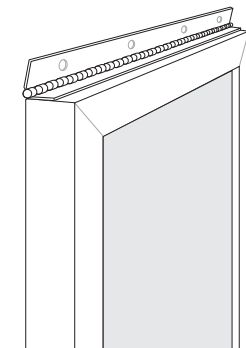

Top Hinge w/ Subframe
Model 300-1

Top Hinge w/ Subframe and Mullion Bar
Model 300-3

Center Hinge w/ Subframe
Model 300-2

With Subframe

Without Subframe (showing top hinge)

Note: All top hinge Screens without **subframe** have slide-bolt closure that latches inside window track. All Screens with **subframe slide-bolt closure** lock into subframe. Fixed Screens do not have slide-bolt closure.

Additional Window Screen configurations:

Single-Window

Twin-Window Opening

Triple-Window Opening

Slide-bolt closure

Non-corrosive, spring-loaded slide bolts to securely latch an operable screen.

NATIONALLY EGRESS APPROVED