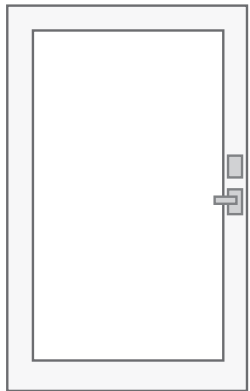

Residential/Commercial & HUD Security Screen Doors

Residential & Commercial
Model 3000