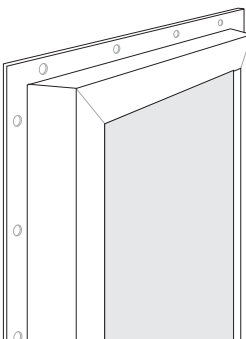

Bahama Screens • Order Form

Residential/Commercial & HUD Security Window Screens

Top Hinge
Model 200-1

Top Hinge w/ Mullion Bar
Model 200-2

Fixed Screen (not operable) w/ Mullion Bar
Model 200-3

Fixed Screen (not operable)
Model 200-4

Top Hinge w/ Subframe
Model 300-1

Top Hinge w/ Subframe and Mullion Bar
Model 300-3

Center Hinge w/ Subframe
Model 300-2

With Subframe

Without Subframe (showing top hinge)

Note: All top hinge Screens without **subframe** have slide-bolt closure that latches inside window track. All Screens with **subframe slide-bolt closure** lock into subframe. Fixed Screens do not have slide-bolt closure.

Additional Window Screen configurations:

Single-Window

Twin-Window Opening

Triple-Window Opening

Slide-bolt closure

Non-corrosive, spring-loaded slide bolts to securely latch an operable screen.

NATIONALLY EGRESS APPROVED