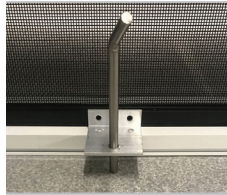

Non-corrosive, aluminum locking pin to securely latch an operable screen.

Adjustable telescoping arms

Balcony & Patio Screen Enclosures

Screen Enclosures
Model 500-1

H-Bars allow for Bahama Enclosures to be stacked vertically or horizontally. Max. panel size is 48"x96"