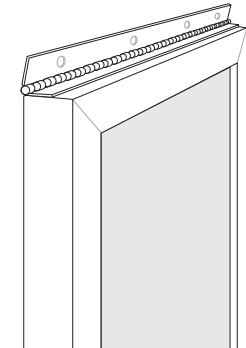

**Top Hinge w/ Subframe**  
Model 300-1

**Center Hinge w/ Subframe**  
Model 300-2

**With Subframe**

**Without Subframe (showing top hinge)**

Note: All Screens without **subframe** have slide-bolt closure that latches inside window track. All Screens with **subframe slide-bolt closure** lock into subframe.