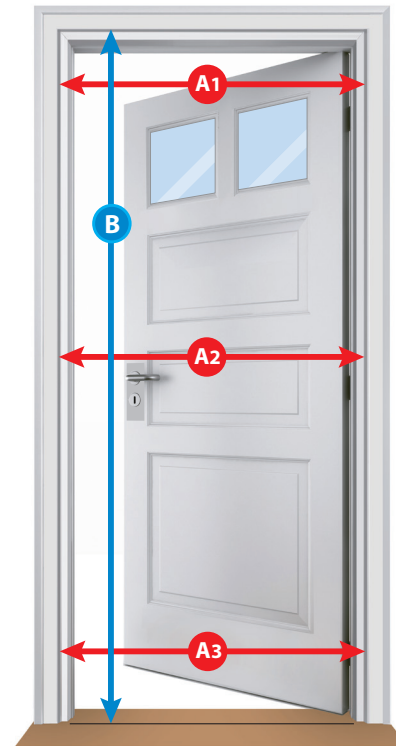

Screen Door Width Opening Size

Measure width from **A to A**. Measure the top, middle and bottom of the Door Frame in between the Brick Mold. Use the smallest dimension.

A. _____ inches

Screen Door Height Opening Size

Measure height from **B to B**. Measure the left and right side of the Door Frame Header Height and Threshold. Use the smallest dimension.

B. _____ inches

Note: It is recommended that photos of all doors that are measured are attached with your order.

NOTE: Flat surface areas of 1" deep and 1" wide are needed to properly install the screen door onto the brick mold (or door frame).