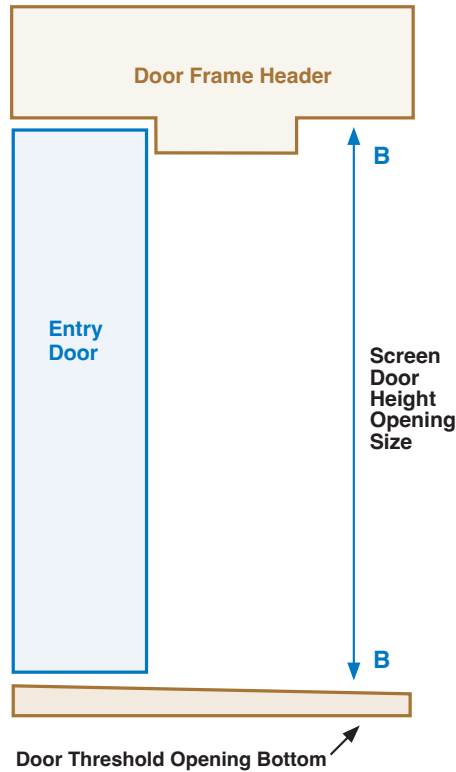

Bahama Screens®
 3672 Silliman St.
 New Waterford, Ohio 44445

Contact information
 Phone: (305) 962-6581
 Email: sales@bahamascreensanddoors.com
 Web: bahamascreensanddoors.com

Screen Door Measuring Sheet

Screen Door Width Opening Size

Measure width from **A to A**. Measure the top, middle and bottom of the Door Frame in between the Brick Mold. Use the smallest dimension.

A. _____ inches

Screen Door Height Opening Size

Measure height from **B to B**. Measure the left and right side of the Door Frame Header Height and Threshold. Use the smallest dimension.

B. _____ inches

Note: It is recommended that photos of all doors that are measured are attached with your order.

NOTE: Flat surface areas of 1" deep and 1" wide are needed to properly install the screen door onto the brick mold (or door frame).