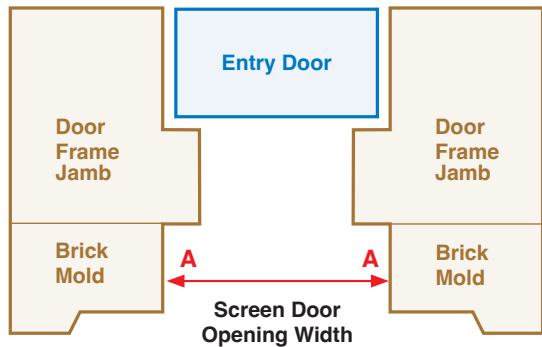

Bahama Screens®
 3672 Silliman St.
 New Waterford, Ohio 44445

Contact information
 Phone: (305) 962-6581
 Email: sales@bahamascreensanddoors.com
 Web: bahamascreensanddoors.com

Screen Door Measuring Sheet

Screen Door Width Opening Size

Measure width from **A to A**. Measure the top, middle and bottom of the Door Frame in between the Brick Mold. Use the smallest dimension.

A. _____ inches

Screen Door Height Opening Size

Measure height from **B to B**. Measure the left and right side of the Door Frame Header Height and Threshold. Use the smallest dimension.

B. _____ inches

Note: It is recommended that photos of all doors that are measured are attached with your order.

NOTE: Flat surface areas of 1" deep and 1" wide are needed to properly install the screen door onto the brick mold (or door frame).