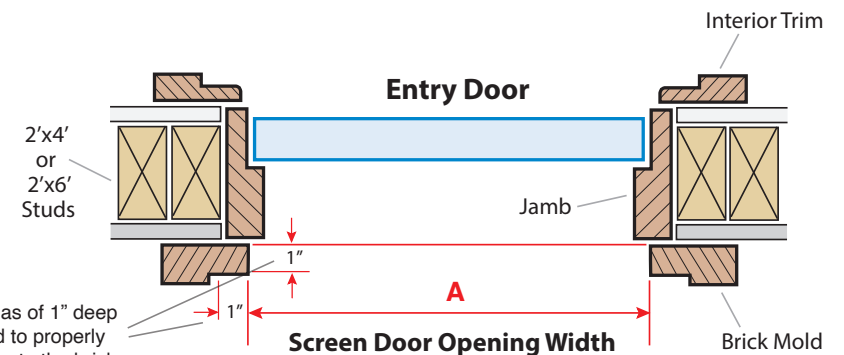

Screen Door Width Opening Size

Measure width from **A to A**. Measure the top, middle and bottom of the Door Frame in between the Brick Mold. Use the smallest dimension.

A. _____ inches

Screen Door Height Opening Size

Measure height from **B to B**. Measure the left and right side of the Door Frame Header Height and Threshold. Use the smallest dimension.

B. _____ inches

Note: It is recommended that photos of all doors that are measured are attached with your order.

NOTE: Flat surface areas of 1" deep and 1" wide are needed to properly install the screen door onto the brick mold (or door frame).